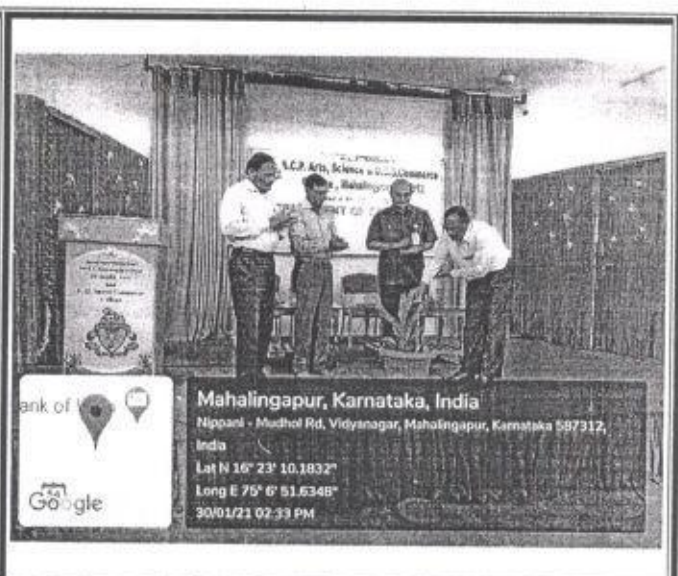

IQAC Co-ordinator
K.L.E. Society's
S.C.P. Arts, Science & D.D.S. Commerce College,
MAHALINGPUR-587312, Dist. Bagalkot

GRADE-1 PRINCIPAL
K.L.E. Society's
S.C.P. Arts & D.D.S. Commerce Coll.
Mahalingapur-587312 Dist. Bagalkot

GRADE-1 PRINCIPAL
K.L.E. Society's
S.C.P. Arts, Science & D.D.S. Commerce College,
MAHALINGPUR-587312, Dist. Bagalkot.