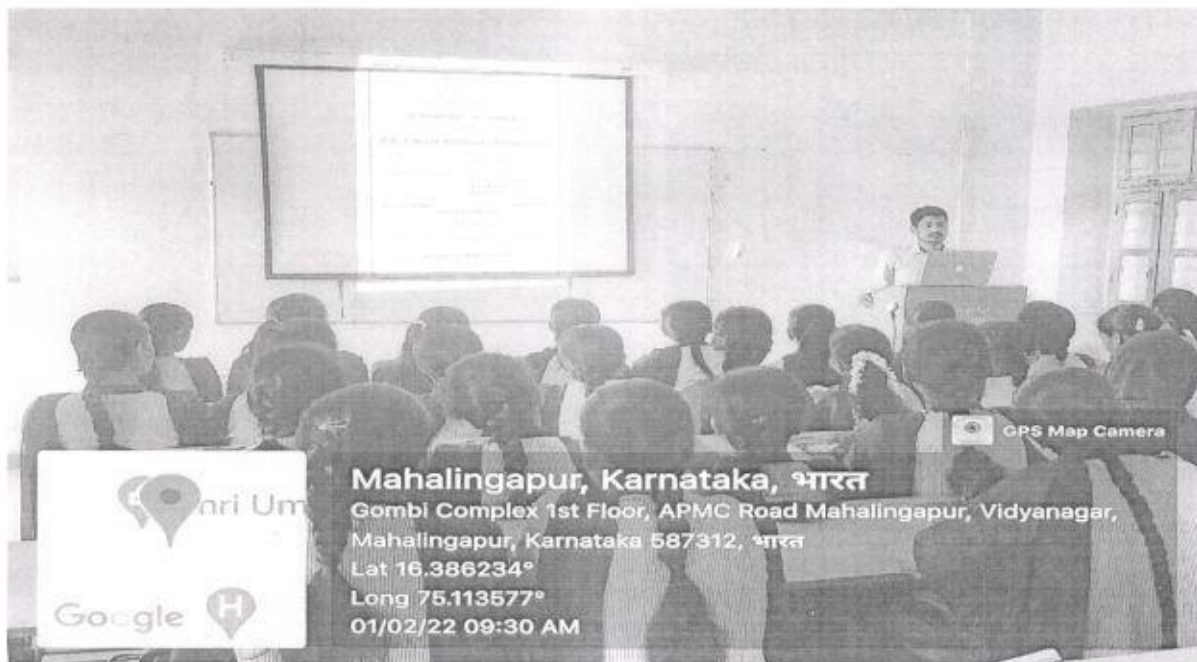

2020-21

Year	Name of the Activity conducted by the HEI to offer guidance for competitive examinations offered by the institution during the last five years	
	Name of the Activity	Number of students attended / participated
2020-21	CA: Career Guidance Programme	53
2020-21	Skill Development Programme on "How to Crack Banking Exams".	30
2020-21	Motivational Programme on "Opportunities After Graduation".	126
2020-21	Campus Drive at KLE's Polytechnic College, Mahalingpur	172
2020-21	National Level Webinar on "IIT-JAM Exam Preparation"	96
2020-21	Coaching Programme on "Banking Examination"	58
2020-21	Training Program on "Tips to Crack PST/KAS/IAS Exams"	148
2020-21	One Day Workshop on "Soft Skills for Career Development"	38
2020-21	One Day Skill Enhancement Program on "Competitive Exams".	185
	Total	906

Date: 01-02-2022

Time: 9.30 am

Venue: B.Com Classroom

(For B.Com Final Year Students)

Shri. M.M. Nimbaragi
HOD, Commerce

Dr. K. M. Awaradi
IQAC coordinator

Dr. B. M. Patil
Grade 1 Principal

All are Cordially Invited