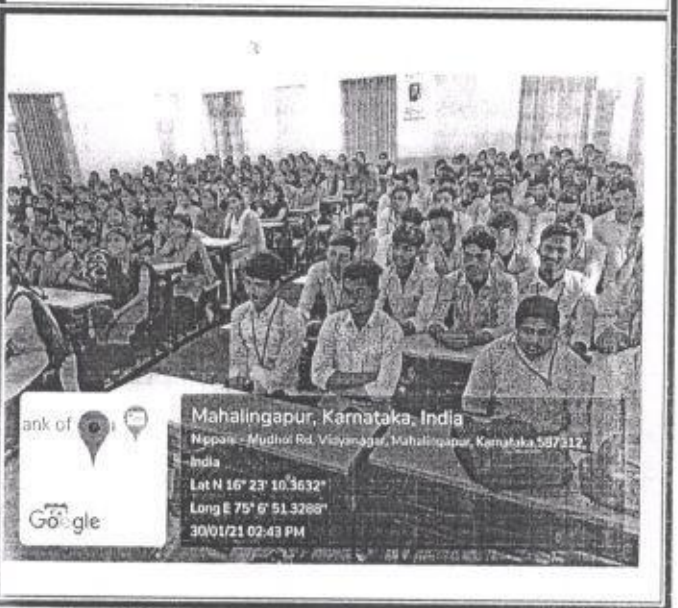

IQAC Co-ordinator
K.L.E. Society's
S.C.P. Arts, Science & D.D.S. Commerce College,
MAHALINGPUR-587312, Dist. Bagalkot

GRADE-1 PRINCIPAL
K.L.E. Society's
S.C.P. Arts & D.D.S. Commerce Coll.
Mahalingapur-587312 Dist. Bagalkot

GRADE-1 PRINCIPAL
K.L.E. Society's
S.C.P. Arts, Science & D.D.S. Commerce College,
MAHALINGPUR-587312, Dist. Bagalkot.