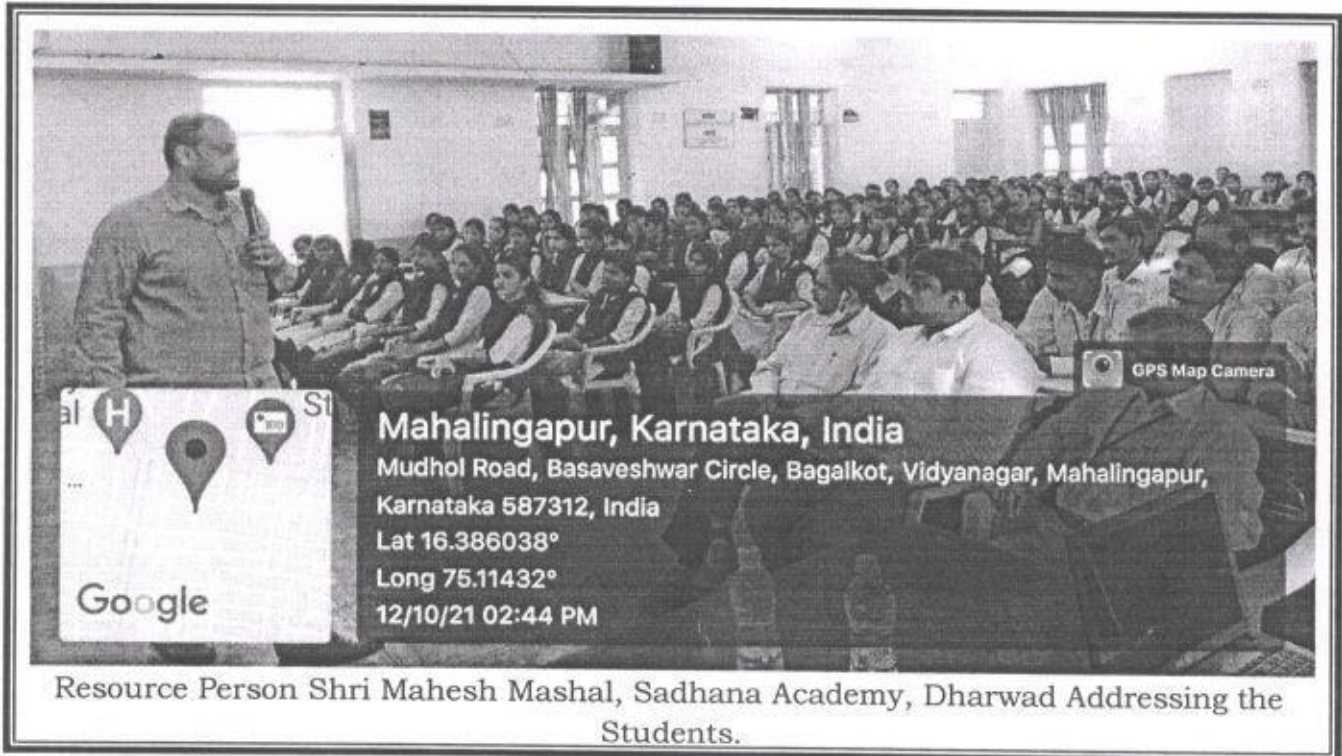

KLE SOCIETY'S
**SCP ARTS, SCIENCE AND DDS COMMERCE
COLLEGE, MAHALINGPUR- 587 312**
(Accredited at B++ with 2.81 CGPA by NAAC)
TQ: MUDHOL DIST: BAGALAKOT

75
Azadi Ka
Amrit Mahotsav

**A report on
Motivational Program**
Jointly Organized by

Department of Commerce & Placement Cell on 12th October, 2021
"Opportunities after Graduation"

Motivational Program on **"Opportunities after Graduation"** was held at KLE'S SCP Arts, Science and Commerce College was held on 12th October, 2021. 200 Participants have benefited by this Special Program The Resource Person, Shri. Mahesh Mashal MBA Ms Sadhana Academy, Dharwad. He spoke on **"Opportunities after Graduation"**.

The principal, Dr. B. M. Patil, in his Presidential address endorsed the Resource Person's view. Shri. M. M. Nimbaragi delivered the welcome and Introduced Resource Person. Inaugural function was concluded with the vote of thanks by Shri V. A. Adahalli. Mr. S. S. Mugalyal, Shri. M. G. Yarnal, Mr. C. M. Aigali and Mr. S. B. Vathare were Present there. Miss. P. P. Kallayanshetti anchored the function.

Resource Person Shri Mahesh Mashal, Sadhana Academy, Dharwad Addressing the Students.

Shri. Virupaksha A. Adahalli
Coordinator, Placement Cell

IQAC Co-ordinator
K.L.E. Society's
S.C.P. Arts, Science & D.D.S. Commerce College,
MAHALINGPUR-587312. Dist. Bagalkot.

GRADE-1 PRINCIPAL
K.L.E. Society's
S.C.P. Arts, Science & D.D.S. Commerce College
MAHALINGPUR-587312. Dist. Bagalkot.