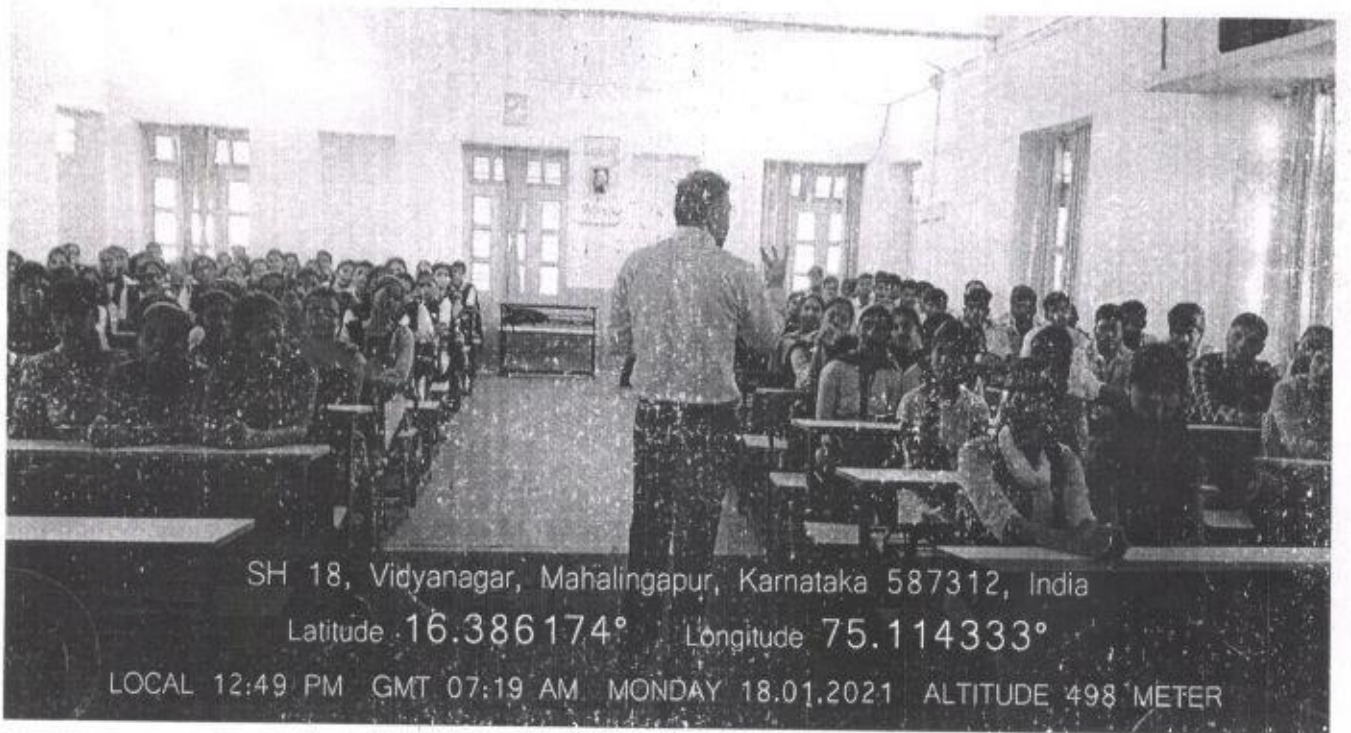

SH 18, Vidyanagar, Mahalingapur, Karnataka 587312, India

Latitude 16.386174° Longitude 75.114333°

LOCAL 12:49 PM GMT 07:19 AM MONDAY 18.01.2021 ALTITUDE 498 METER

Mugalyal
Organizing Secretary
Mr. S S Mugalyal

Alagouda
Co-ordinator
Mr. P V Alagouda

Principal
GRADE-1 PRINCIPAL
K.L.E.Society's
C.P.Arts & D.D.S.Commerce Colle,
Mahalingpur 587312 Dist.Bagalkot