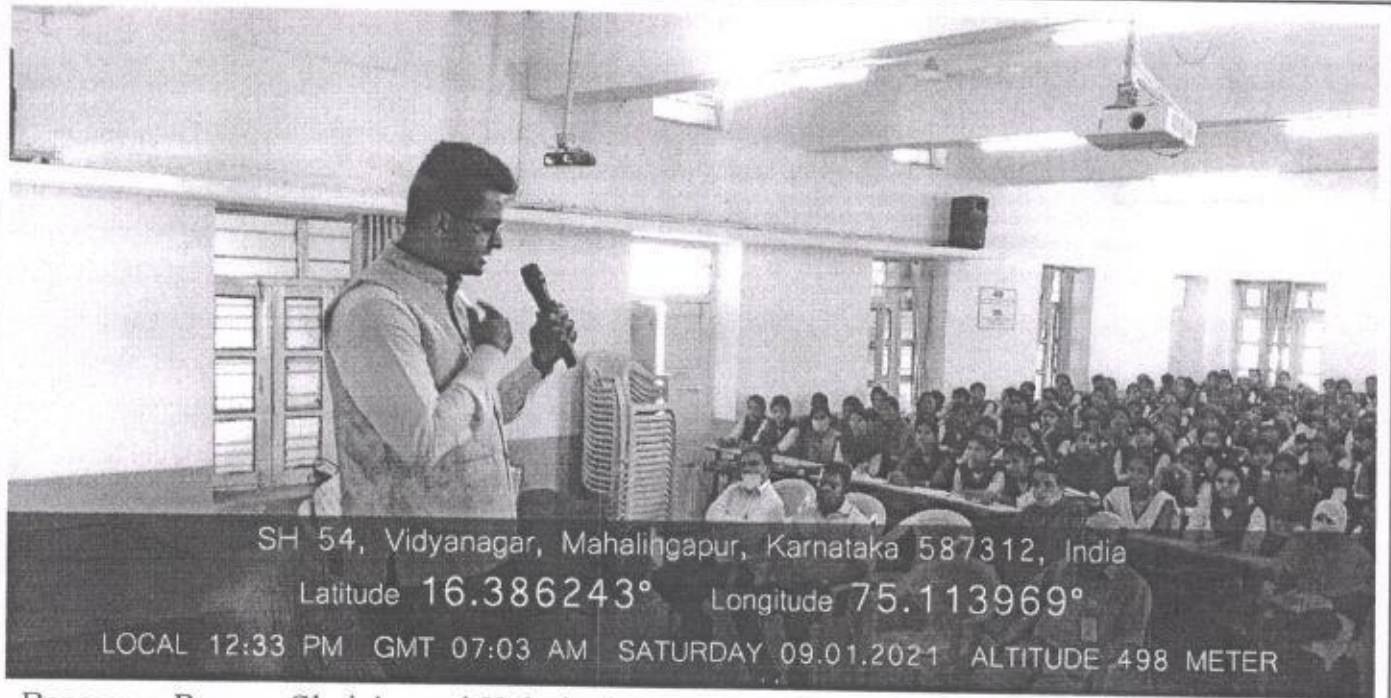

KLE Society's
SCP ARTS, SCIENCE AND DDS COMMERCE COLLEGE,
MAHALINGPUR – 587 312

TQ: MUDHOL

(Accredited at B++ Level with 2.81 CGPA)

DIST: BAGALAKOT

IQAC INITIATIVE

A report on
One Day Skill Enhancement Program

Organized by

Student Information & Placement Cell on 9th January, 2021

“Competitive Exams”

One Day Skill Enhancement Program on **“Competitive Exams”** was held at KLE'S SCP Arts, Science and Commerce College was held on 9th January, 2021. 185 Participants have benefited by this Special Program The Resource Person, **Mr. Anand Kaladagi** IPS, UPSC AIR 446th Rank holder. He spoke on **“Competitive Exams”**.

The principal, Dr. B. M. Patil, in his Presidential address endorsed the Resource Person's view. Student Information & Placement Cell coordinator Shri. V. A. Adahalli delivered the welcome address and Shri C. M. Aigali Introduced Resource Person. Inaugural function was concluded with the vote of thanks by Shri T.D. Dangi. Dr. K. M. Awaradi, Dr. S. D. Soraganvi, Dr. B. S. Dalawai, Miss. S. S. Kodaganur & P. P. Kalyanshetti were Present there. Mr. P. V. Alagoud & Miss. S. S. Murari anchored the function.

SH 54, Vidyanagar, Mahalingapur, Karnataka 587312, India

Latitude 16.386243° Longitude 75.113969°

LOCAL 12:33 PM GMT 07:03 AM SATURDAY 09.01.2021 ALTITUDE 498 METER

Resource Person Shri Anand Kaladagi Probationary IPS AIR 446th Rank Holder, 2020
Addressing the Students.

Shri. Virupaksha A. Adahalli

Coordinator,

Student Information & Placement Cell

GRADE - I PRINCIPAL
KLE Society's
S.C. Arts & D.D. Commerce College
Mahalingpur 587312 Dist. Bagalkot